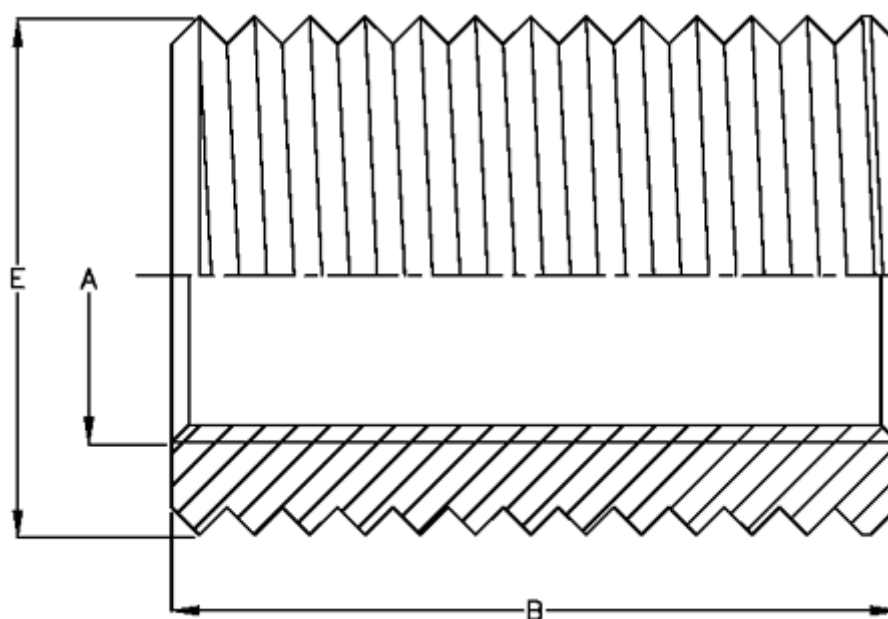

Article number: 12972000100120
Description: KLEE-coil 972 000 100.120
M10 Unhardened/chr. yellow

Measures

Female thread A	= M10
Length B	= 15
Male thread E	= M14
Type	= 97x 000 100.120